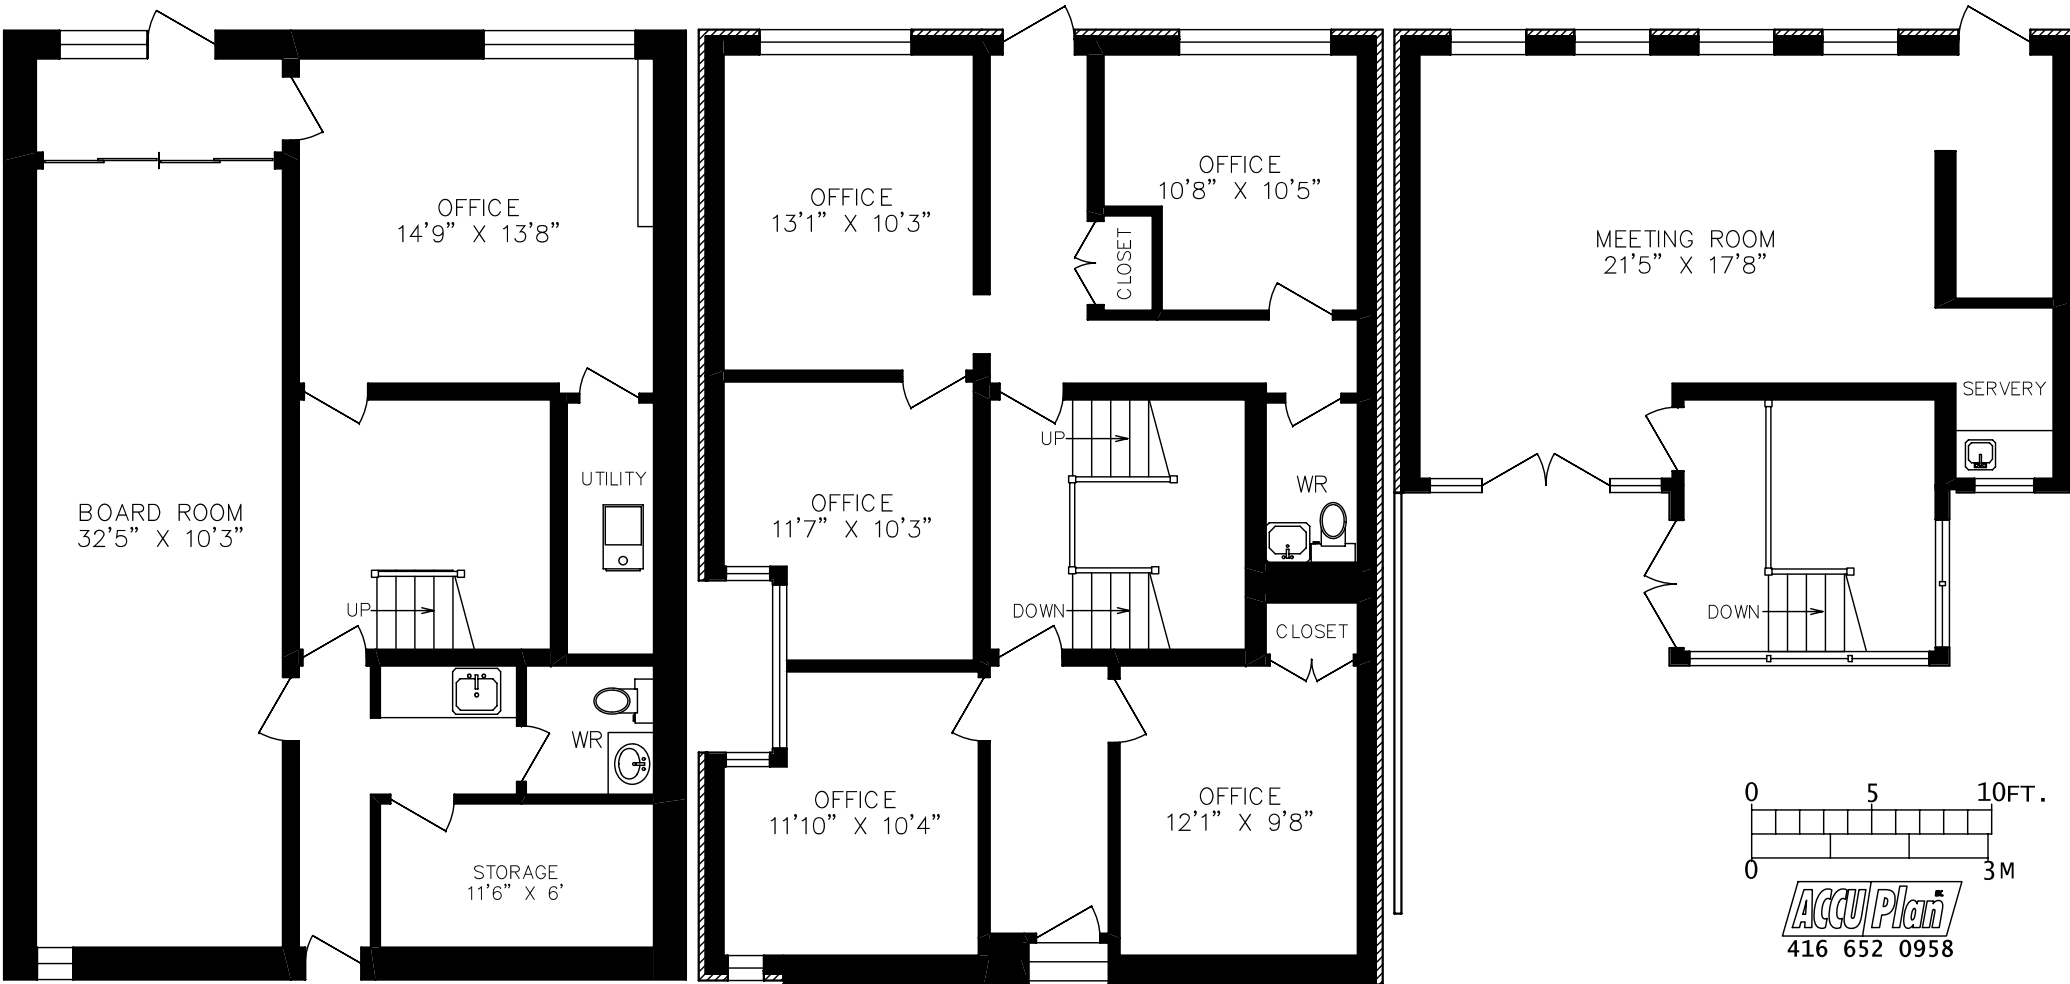

935 QUEEN STREET EAST

UNIT # 2

LOWER FLOOR
1105 SQUARE FEET

MAIN FLOOR
1093 SQUARE FEET

SECOND FLOOR
634 SQUARE FEET

PLANS AND AREA
CALCULATIONS ARE VERY
ACCURATE BUT MAY NOT BE 100%